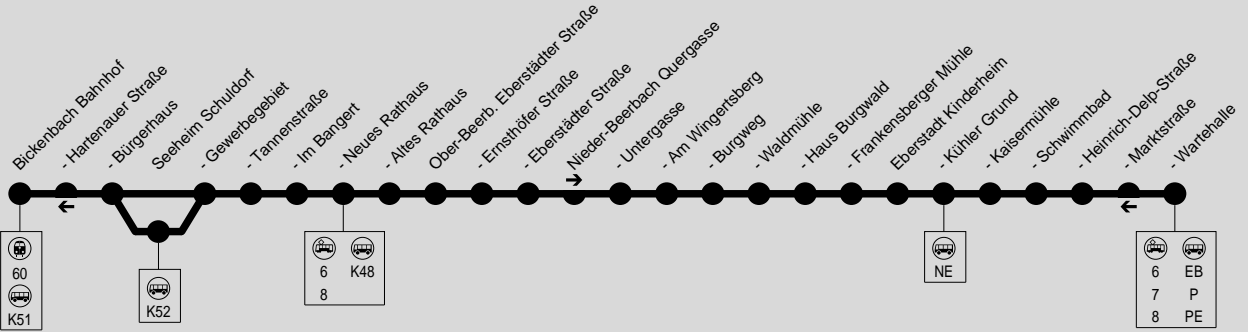

K 50

Bickenbach Bf → Seeheim → Ober-Beerbach → Nieder-Beerbach → Da.-Eberstadt Wartehalle

DADINA Darmstadt-Dieburger Nahverkehrsorganisation

HEAG mobiBus GmbH & Co. KG, Klappacher Str. 172, 64285 Darmstadt, Servicetel: (06151) 7 09-41 15

Montag - Freitag

Am 24.12. und 31.12. Verkehr wie Samstag

Table with 14 columns (stops) and 14 rows (bus lines and restrictions) showing departure times for Monday-Friday.

Table with 14 columns (stops) and 14 rows (bus lines and restrictions) showing departure times for Saturday and Sunday.

S = nur an Schultagen

F = nicht an Schultagen

K 50

Bickenbach Bf → Seeheim → Ober-Beerbach → Nieder-Beerbach → Da.-Eberstadt Wartehalle

DADINA Darmstadt-Dieburger Nahverkehrsorganisation

HEAG mobiBus GmbH & Co. KG, Klappacher Str. 172, 64285 Darmstadt, Servicetel: (06151) 7 09-41 15

Montag - Freitag

Table with columns for route, direction, and departure times. Includes rows for Frankfurt Hauptbahnhof, Darmstadt Hauptbahnhof, Bickenbach (Bergstr), K 51 Hähnlein Neue Schule, K 51 Bickenbach Bahnhof, and various stops in Seeheim, Nieder-Beerbach, and Eberstadt.